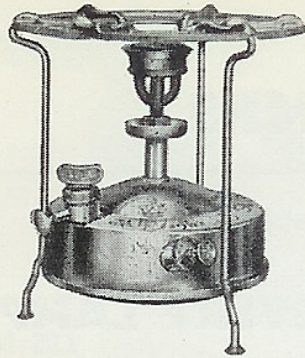

7" Flame **54/6**

1 pint Paraffin

10" Flame **63/-** each

All VAPOURIA and SATURNUS Types fitted with cleaning plugs to solid drawn twin tube vaporizer—a unique feature.

BRAZING LAMPS

For works and general use, including brazing, the types covered stand unexcelled in relative heat output and efficiency, perfect control and lasting wearing qualities.

Nos.	569	571	572	574	576	577	579
Capacity	1½	1¾	1¾	2¾	3½	5¼	7 pt.
Flame	9	12	12	12	13	13	13 in.
	117/-	132/-	138/-	156/-	210/-	237/-	339/-

THE PRICES QUOTED FOR SIEVERT BLOWLAMPS ARE SUBJECT TO 33½% TRADE DISCOUNT

GENUINE SVEA PRESSURE STOVES

Swedish Made

No. 0, 1, 2 and 3.

No. 4 and 5.

Stove Type	SILENT			ROARER		
	4	5	0	1	2	3
Stove No.	4	5	0	1	2	3
Fitted Burner No.	814	815	810	811	802	1083
Capacity	1½ pt.	2¼ pt.	1½ pt.	2¼ pt.	4½ pt.	7 pt.
Burns with Normal Flame	3 hrs.	4½ hrs.	3 hrs.	4½ hrs.	4½ hrs.	5½ hrs.
Weight	2lb. 9oz.	2lb. 15oz.	2lb. 7oz.	2lb. 14oz.	6lb. 4oz.	10lb. 3oz.
Price each	46/9	46/9	44/6	44/6	97/6	163/-