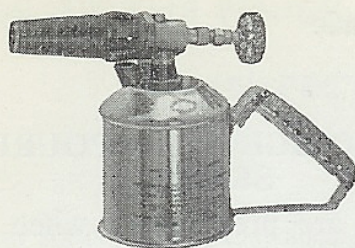

$\frac{1}{2}$ pint Petrol

5" Flame

No Pump

No. AI/209 **51/-** each

With Pump

No. 209P **57/-** each

**A COMPARATIVE TEST WILL CONVINCe ON THE SUPERIORITY
OF THESE LAMPS ON ALL POINTS**

PETROL LAMPS For The CRAFTSMAN

A/220

$\frac{3}{4}$ pint Petrol
 5 $\frac{1}{4}$ " Flame
 No Pump
 A/220 **61/-** each

APM/221

$\frac{3}{4}$ pint Petrol
 6" Flame
 With Pump
 APM/221 **78/-** each

APH/223

1 pint Petrol
 6 $\frac{1}{4}$ " Flame
 With Pump
 APH/223 **86/-** each