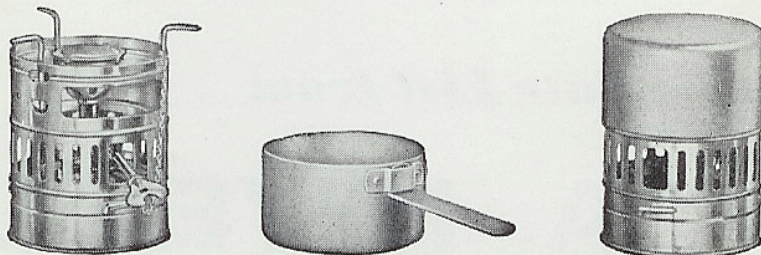

COMPACT:—Packed in a tin box size 6½" x 5" x 3½" approx.

RELIABLE:—Made by **SIEVERT** of **SWEDEN**

LONG BURNING:—One pint capacity burns over 2 hours

LIGHT WEIGHT:—Complete with box weights only just over 2lbs.

ALL FOR 46/- complete

SVEA No. 121

SVEA No. 121E Meets the demand for a small but ultra efficient collapsible Stove, with long burning performance. This Stove is ideal for the hiker and cyclist and is, in fact, a small edition of the No. 126L. Complete with Windshield, Spirit Can, Cleaning Pins, Spanner, etc. and packed in a strong metal box without carrying handle.

No. 121E 46/- each

AND

FOR THE HIKER

SVEA No. 123

A practical and handy Camping Stove of just the right size to pack into the ordinary rucksack pocket. Ideal for picnics, cycling, hiking, etc. Fitted with regulating burner the stove burns with an effective, non-sooty flame, without pumping. The flame is regulated and put out by means of a key, thus eliminating fumes. Made completely of brass throughout, safety valve fitted in filler cap. The upper part of the container of the stove is of thick aluminium and serves as a boiling pot or drinking cup. Complete with cleaning needle in a protective case. A petrol burning stove which does not require normal pre-heating with methylated spirit.