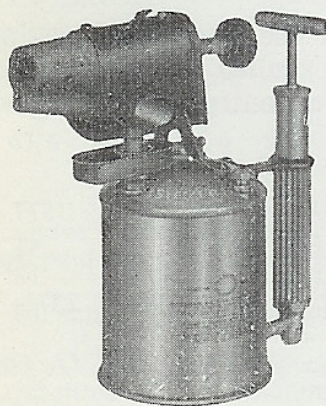

$\frac{1}{2}$ pint Petrol

5" Flame

No Pump

No. AI/209 **51/-** each

With Pump

No. 209P **57/-** each

**A COMPARATIVE TEST WILL CONVINCe ON THE SUPERIORITY
OF THESE LAMPS ON ALL POINTS**

PETROL LAMPS For The CRAFTSMAN

A/220

$\frac{3}{4}$ pint Petrol
 5 $\frac{1}{4}$ " Flame
 No Pump
 A/220 **61/-** each

APM/221

$\frac{3}{4}$ pint Petrol
 6" Flame
 With Pump
 APM/221 **78/-** each

APH/223

1 pint Petrol
 6 $\frac{1}{4}$ " Flame
 With Pump
 APH/223 **86/-** each

BRAZING LAMPS

Specially designed for brazing and other heavy services. Producing a powerful flame which is readily portable and is adaptable for many jobs.

Nos.	251	252	257	263	264	269
Capacity	1 $\frac{1}{2}$	1 $\frac{3}{4}$	1 $\frac{3}{4}$	3 $\frac{1}{2}$	5 $\frac{1}{4}$	7 pt.
Flame	11	11	16	18	18	22 in.
	117/-	126/-	141/-	210/-	249/-	321/-