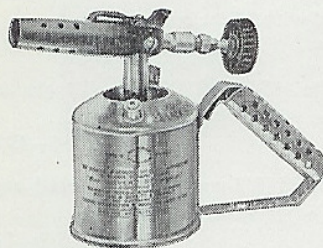

GENUINE SIEVERT

Swedish Made

BLOW LAMPS

DO IT YOURSELF

WITH SIEVERT LAMPS

The **Do-it-yourself** vogue has opened up a new and wide field of potential customers for the popular SIEVERT Blowlamps. Advertised in the *Daily Sketch* and other journals the Sievert Lamp is in constant demand. Stock and sell these lamps—safe, sure and popular.

L/207

$\frac{1}{4}$ pint Petrol

4" Flame

No Pump

No. L/207 **36/-** each

With Pump

No. 207P **43/6** each

AI/209

$\frac{1}{2}$ pint Petrol

5" Flame

No Pump

No. AI/209 **51/-** each

With Pump

No. 209P **57/-** each

**A COMPARATIVE TEST WILL CONVINCe ON THE SUPERIORITY
OF THESE LAMPS ON ALL POINTS**

PETROL LAMPS For The CRAFTSMAN