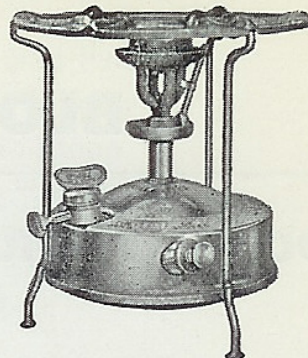

Nos.	569	571	572	574	576	577	579
Capacity	1½	1¾	1¾	2¾	3½	5¼	7 pt.
Flame	9	12	12	12	13	13	13 in.
	117/-	132/-	138/-	156/-	210/-	237/-	339/-

THE PRICES QUOTED FOR SIEVERT BLOWLAMPS ARE SUBJECT TO 33½% TRADE DISCOUNT

GENUINE SVEA PRESSURE STOVES

Swedish Made

No. 0, 1, 2 and 3.

No. 4 and 5.

Stove Type	SILENT			ROARER		
	4	5	0	1	2	3
Stove No.	4	5	0	1	2	3
Fitted Burner No.	814	815	810	811	802	1083
Capacity	1½ pt.	2¼ pt.	1½ pt.	2¼ pt.	4½ pt.	7 pt.
Burns with Normal Flame	3 hrs.	4½ hrs.	3 hrs.	4½ hrs.	4½ hrs.	5½ hrs.
Weight	2lb. 9oz.	2lb. 15oz.	2lb. 7oz.	2lb. 14oz.	6lb. 4oz.	10lb. 3oz.
Price each	46/9	46/9	44/6	44/6	97/6	163/-

SVEA RANGES

Range 165/3

Ranges 150—154/155

Range 175/3.

RANGE No. 150 and 150/151. Single and double burner. Ranges fitted with Roarer burners.
Price: 150—68/9; 150/151—143/3

RANGE No. 152 and 152/153. Single and double burner. Ranges fitted with Silent burners.
Price: 152—70/9; 152/153—147/-