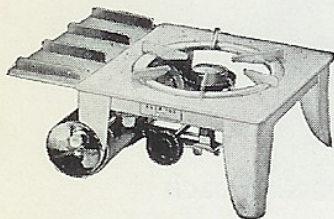

Nos.	569	571	572	574	576	577	579
Capacity	1½	1¾	1¾	2¾	3½	5¼	7 pt.
Flame	9	12	12	12	13	13	13 in.
	117/-	132/-	138/-	156/-	210/-	237/-	339/-

THE PRICES QUOTED FOR SIEVERT BLOWLAMPS ARE SUBJECT TO 33½% TRADE DISCOUNT

GENUINE SVEA PRESSURE STOVES

Swedish Made

No. 0, 1, 2 and 3.

No. 4 and 5.

Stove Type	SILENT			ROARER		
	4	5	0	1	2	3
Stove No.	4	5	0	1	2	3
Fitted Burner No.	814	815	810	811	802	1083
Capacity	1½ pt.	2¼ pt.	1½ pt.	2¼ pt.	4½ pt.	7 pt.
Burns with Normal Flame	3 hrs.	4½ hrs.	3 hrs.	4½ hrs.	4½ hrs.	5½ hrs.
Weight	2lb. 9oz.	2lb. 15oz.	2lb. 7oz.	2lb. 14oz.	6lb. 4oz.	10lb. 3oz.
Price each	46/9	46/9	44/6	44/6	97/6	163/-

SVEA RANGES

Range 165/3

Ranges 150—154/155

Range 175/3.

RANGE No. 150 and 150/151. Single and double burner. Ranges fitted with Roarer burners.
Price: 150—68/9; 150/151—143/3

RANGE No. 152 and 152/153. Single and double burner. Ranges fitted with Silent burners.
Price: 152—70/9; 152/153—147/-