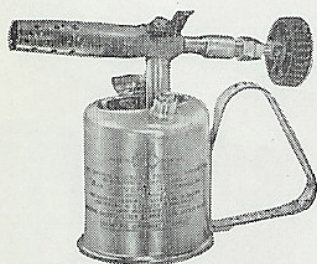

GENUINE SIEVERT

Swedish Made

BLOW LAMPS

DO IT YOURSELF

WITH SIEVERT LAMPS

The **Do-it-yourself** vogue has opened up a new and wide field of potential customers for the popular SIEVERT Blowlamps. Advertised in the *Daily Sketch* and other journals the Sievert Lamp is in constant demand. Stock and sell these lamps—safe, sure and popular.

L/207

$\frac{1}{4}$ pint Petrol

4" Flame

No Pump

No. L/207 **36/-** each

With Pump

No. 207P **43/6** each

AI/209

$\frac{1}{2}$ pint Petrol

5" Flame

No Pump

No. AI/209 **51/-** each

With Pump

No. 209P **57/-** each

**A COMPARATIVE TEST WILL CONVINCe ON THE SUPERIORITY
OF THESE LAMPS ON ALL POINTS**

PETROL LAMPS For The CRAFTSMAN