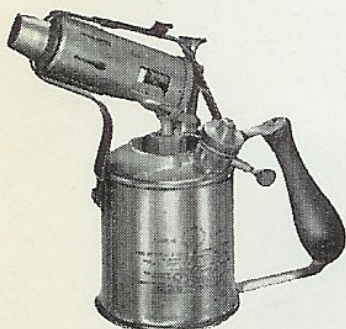

Saturnus

$\frac{3}{4}$ pint Paraffin

7" Flame **54/6**

1 pint Paraffin

10" Flame **63/-** each

All VAPOURIA and SATURNUS Types fitted with cleaning plugs to solid drawn twin tube vaporizer—a unique feature.