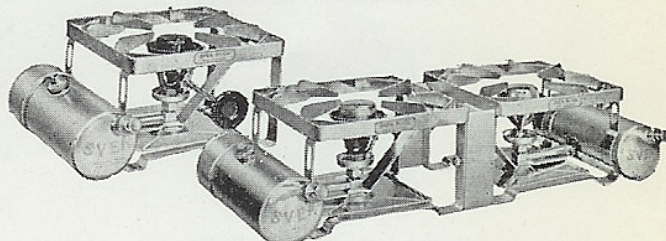

Nos.	569	571	572	574	576	577	579
Capacity	1½	1¾	1¾	2¾	3½	5¼	7 pt.
Flame	9	12	12	12	13	13	13 in.
	117/-	132/-	138/-	156/-	210/-	237/-	339/-

THE PRICES QUOTED FOR SIEVERT BLOWLAMPS ARE SUBJECT TO 33½% TRADE DISCOUNT

GENUINE SVEA PRESSURE STOVES

Swedish Made

No. 0, 1, 2 and 3.

No. 4 and 5.

Stove Type	SILENT			ROARER		
	4	5	0	1	2	3
Stove No.	4	5	0	1	2	3
Fitted Burner No.	814	815	810	811	802	1083
Capacity	1½ pt.	2¼ pt.	1½ pt.	2¼ pt.	4½ pt.	7 pt.
Burns with Normal Flame	3 hrs.	4½ hrs.	3 hrs.	4½ hrs.	4½ hrs.	5½ hrs.
Weight	2lb. 9oz.	2lb. 15oz.	2lb. 7oz.	2lb. 14oz.	6lb. 4oz.	10lb. 3oz.
Price each	46/9	46/9	44/6	44/6	97/6	163/-

SVEA RANGES

Range 165/3

Ranges 150—154/155

Range 175/3.

RANGE No. 150 and 150/151. Single and double burner. Ranges fitted with Roarer burners.
Price: 150—68/9; 150/151—143/3

RANGE No. 152 and 152/153. Single and double burner. Ranges fitted with Silent burners.
Price: 152—70/9; 152/153—147/-