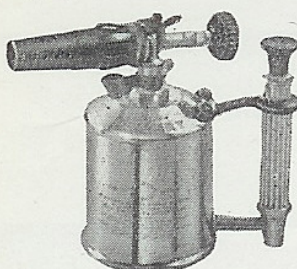

$\frac{1}{2}$ pint Petrol

5" Flame

No Pump

No. AI/209 **51/-** each

With Pump

No. 209P **57/-** each

**A COMPARATIVE TEST WILL CONVINCe ON THE SUPERIORITY
OF THESE LAMPS ON ALL POINTS**

PETROL LAMPS For The CRAFTSMAN

A/220

$\frac{3}{4}$ pint Petrol
 5 $\frac{1}{4}$ " Flame
 No Pump
 A/220 **61/-** each

APM/221

$\frac{3}{4}$ pint Petrol
 6" Flame
 With Pump
 APM/221 **78/-** each

APH/223

1 pint Petrol
 6 $\frac{1}{4}$ " Flame
 With Pump
 APH/223 **86/-** each