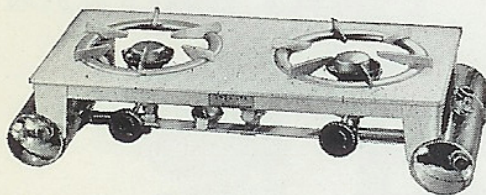

Nos.	569	571	572	574	576	577	579
Capacity	1½	1¾	1¾	2¾	3½	5¼	7 pt.
Flame	9	12	12	12	13	13	13 in.
	117/-	132/-	138/-	156/-	210/-	237/-	339/-

THE PRICES QUOTED FOR SIEVERT BLOWLAMPS ARE SUBJECT TO 33½% TRADE DISCOUNT

GENUINE SVEA PRESSURE STOVES

Swedish Made

No. 0, 1, 2 and 3.

No. 4 and 5.

Stove Type	SILENT			ROARER		
	4	5	0	1	2	3
Stove No.	4	5	0	1	2	3
Fitted Burner No.	814	815	810	811	802	1083
Capacity	1½ pt.	2¼ pt.	1½ pt.	2¼ pt.	4½ pt.	7 pt.
Burns with Normal Flame	3 hrs.	4½ hrs.	3 hrs.	4½ hrs.	4½ hrs.	5½ hrs.
Weight	2lb. 9oz.	2lb. 15oz.	2lb. 7oz.	2lb. 14oz.	6lb. 4oz.	10lb. 3oz.
Price each	46/9	46/9	44/6	44/6	97/6	163/-

SVEA RANGES

Range 165/3

Ranges 150—154/155

Range 175/3.

RANGE No. 150 and 150/151. Single and double burner. Ranges fitted with Roarer burners.
Price: 150—68/9; 150/151—143/3

RANGE No. 152 and 152/153. Single and double burner. Ranges fitted with Silent burners.
Price: 152—70/9; 152/153—147/-