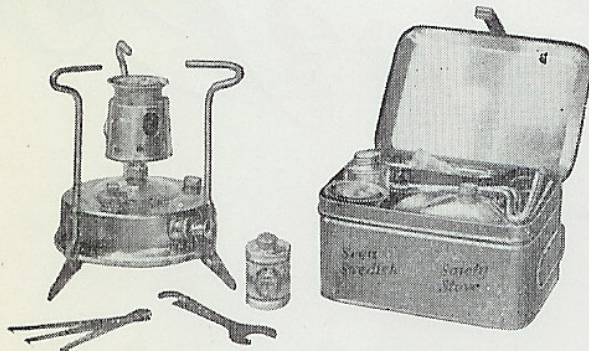

COMPACT:—Packed in a tin box size 6½" x 5" x 3½" approx.

RELIABLE:—Made by **SIEVERT** of **SWEDEN**

LONG BURNING:—One pint capacity burns over 2 hours

LIGHT WEIGHT:—Complete with box weights only just over 2lbs.

ALL FOR 46/- complete

SVEA No. 121

SVEA No. 121E Meets the demand for a small but ultra efficient collapsible Stove, with long burning performance. This Stove is ideal for the hiker and cyclist and is, in fact, a small edition of the No. 126L. Complete with Windshield, Spirit Can, Cleaning Pins, Spanner, etc. and packed in a strong metal box without carrying handle.